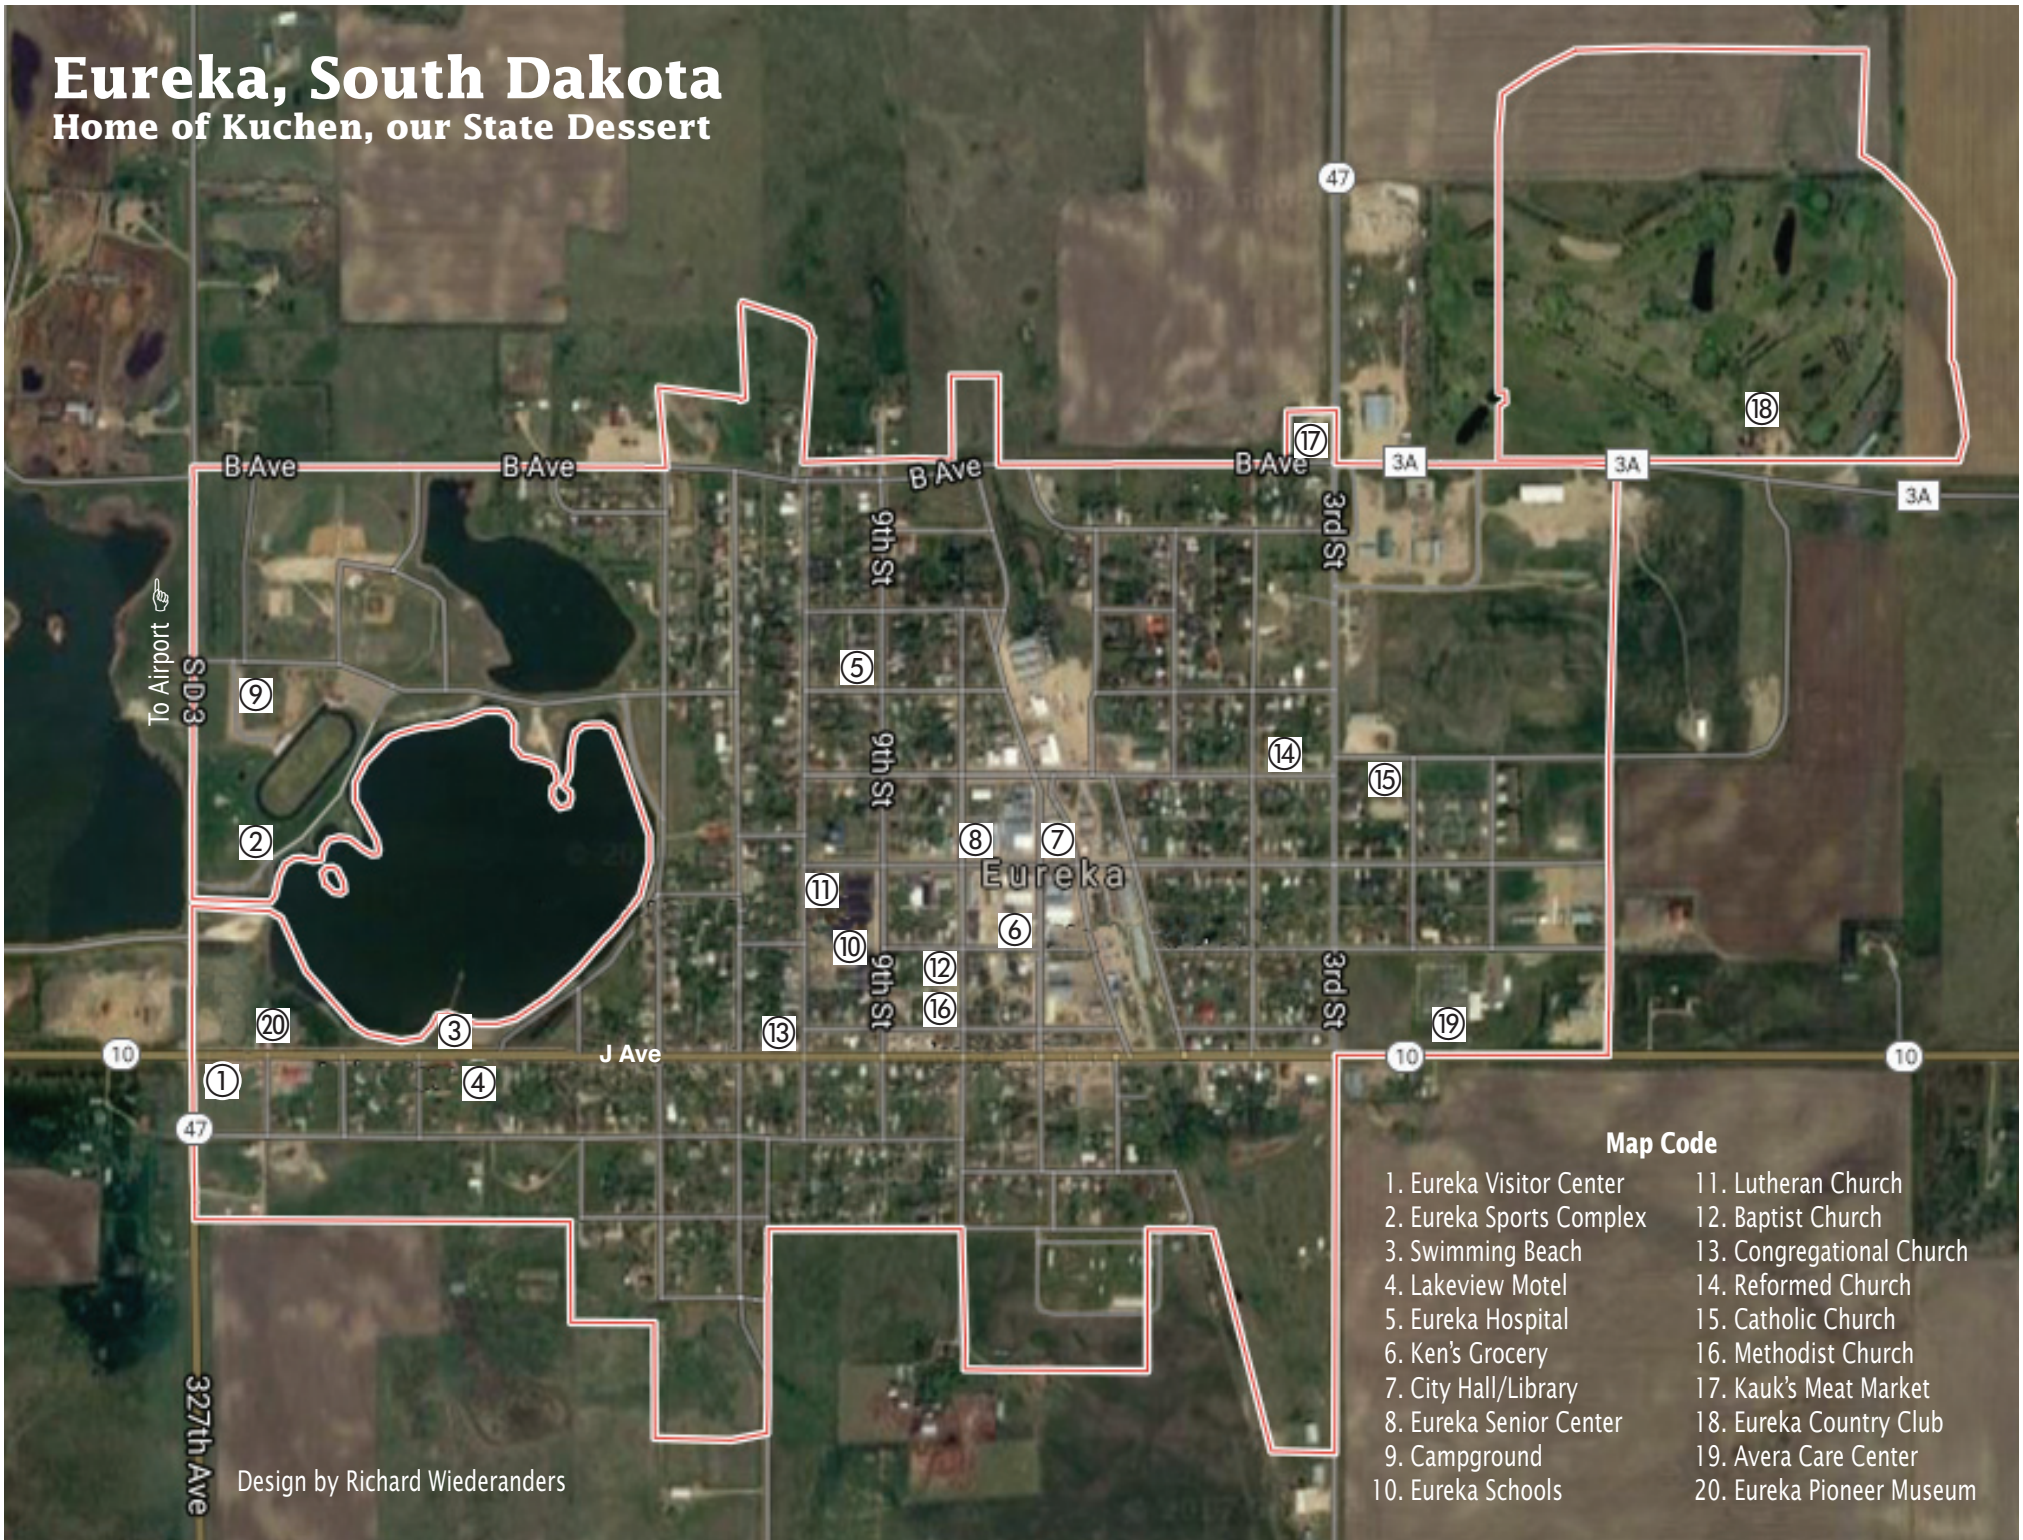

# Eureka, South Dakota

Home of Kuchen, our State Dessert

### Map Code

- |                          |                           |
|--------------------------|---------------------------|
| 1. Eureka Visitor Center | 11. Lutheran Church       |
| 2. Eureka Sports Complex | 12. Baptist Church        |
| 3. Swimming Beach        | 13. Congregational Church |
| 4. Lakeview Motel        | 14. Reformed Church       |
| 5. Eureka Hospital       | 15. Catholic Church       |
| 6. Ken's Grocery         | 16. Methodist Church      |
| 7. City Hall/Library     | 17. Kau's Meat Market     |
| 8. Eureka Senior Center  | 18. Eureka Country Club   |
| 9. Campground            | 19. Avera Care Center     |
| 10. Eureka Schools       | 20. Eureka Pioneer Museum |

# Eureka, South Dakota

Home of Kuchen, our State Dessert

Design by Richard Wiederanders