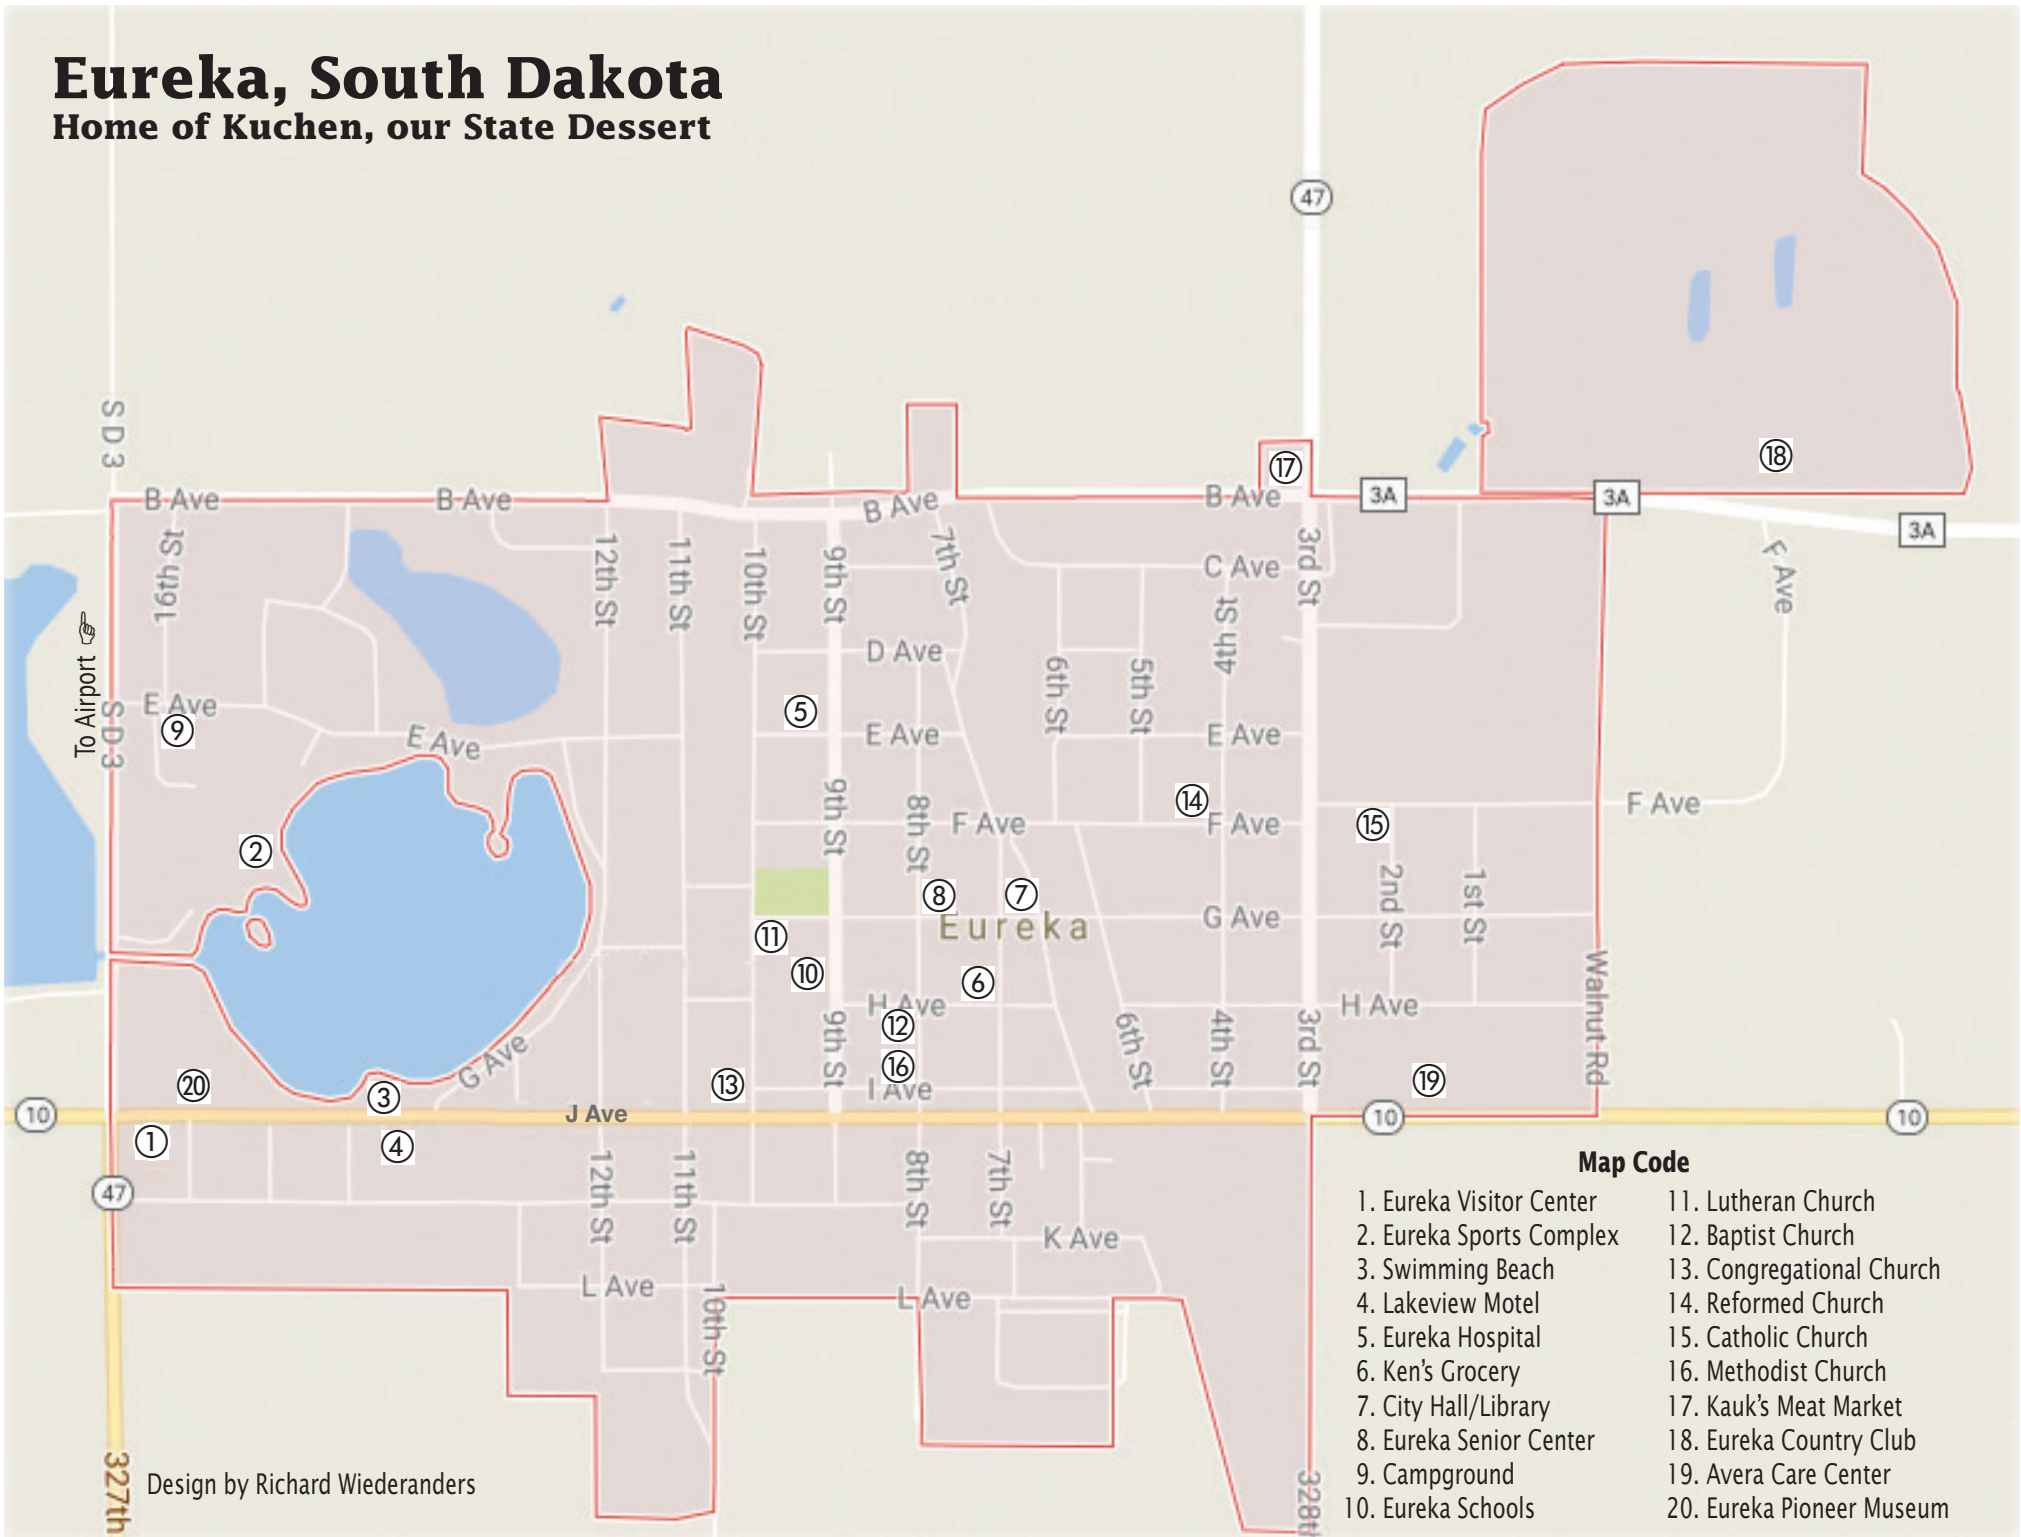

# Eureka, South Dakota

Home of Kuchen, our State Dessert

### Map Code

- |                          |                           |
|--------------------------|---------------------------|
| 1. Eureka Visitor Center | 11. Lutheran Church       |
| 2. Eureka Sports Complex | 12. Baptist Church        |
| 3. Swimming Beach        | 13. Congregational Church |
| 4. Lakeview Motel        | 14. Reformed Church       |
| 5. Eureka Hospital       | 15. Catholic Church       |
| 6. Ken's Grocery         | 16. Methodist Church      |
| 7. City Hall/Library     | 17. Kau's Meat Market     |
| 8. Eureka Senior Center  | 18. Eureka Country Club   |
| 9. Campground            | 19. Avera Care Center     |
| 10. Eureka Schools       | 20. Eureka Pioneer Museum |

# Eureka, South Dakota

Home of Kuchen, our State Dessert

Design by Richard Wiederanders